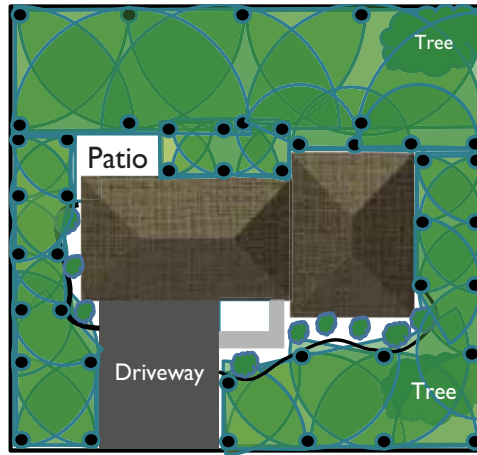

Mapping the coverage for each lawn zone is easy and intuitive. Simply select a zone on the wireless programmer, turn on the sprinkler, point the water at a landscape feature, and set the distance. There are up to 50 mapping points per zone, so mapping complex zone shapes, contours, and corners is easy, intuitive, and fun. The Genius sprinkler is so smart that it automatically draws the lines in between mapping points to complete the program!

The Genius system lowers your water bills.

Precise Water Conservation

IrriGreen™ Irrigation System

One Genius head uniformly irrigates in exact shape of each zone.

Less than 5% overlap.

- Five Genius™ heads
- Digitally controlled precipitation
- Even moisture distribution
- Wireless mapping to zone shape
- Heads placed safely away from curbs, driveways and houses
- Easy, fast, efficient installation

Conventional Irrigation System

Multiple heads surround zones with wasteful overlaps and uneven coverage.

Over 50% overlap.

- 40+ conventional heads
- Wasteful overlapping arcs
- Wet and dry spots common
- Manual arc and spray adjustments only
- Multiple heads installed next to curbs, driveways and houses
- Labor intensive, disruptive installation